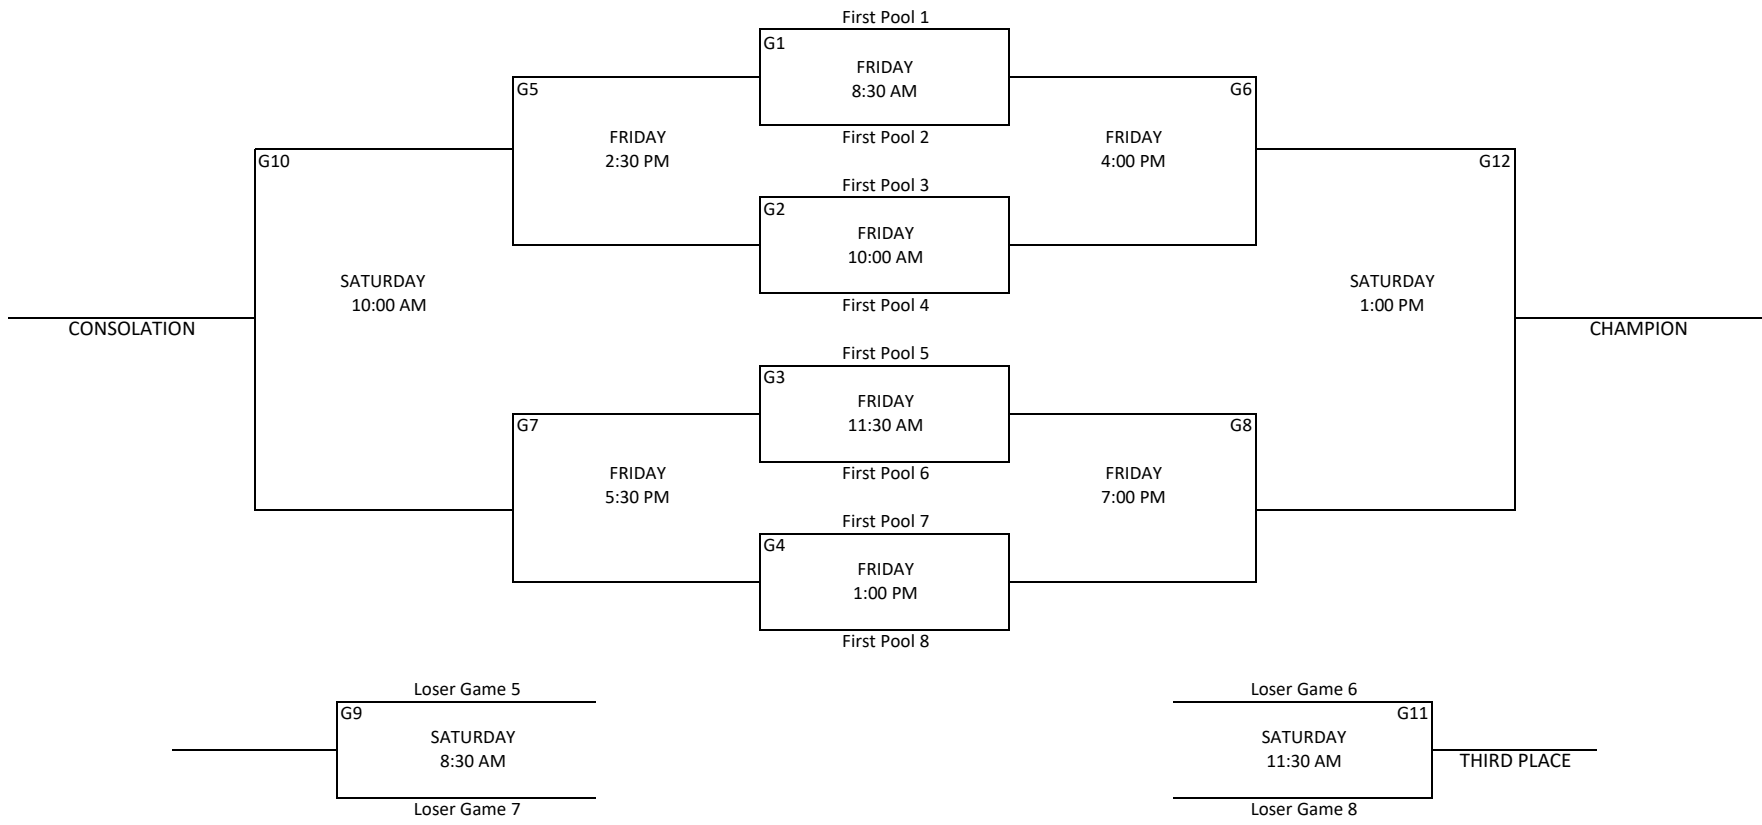

Hill Country Classic
 GOLD Bracket (Max Copeland Gym)
 November 18-20, 2021

TOP TEAM IS HOME AND WILL WEAR LIGHT COLOR